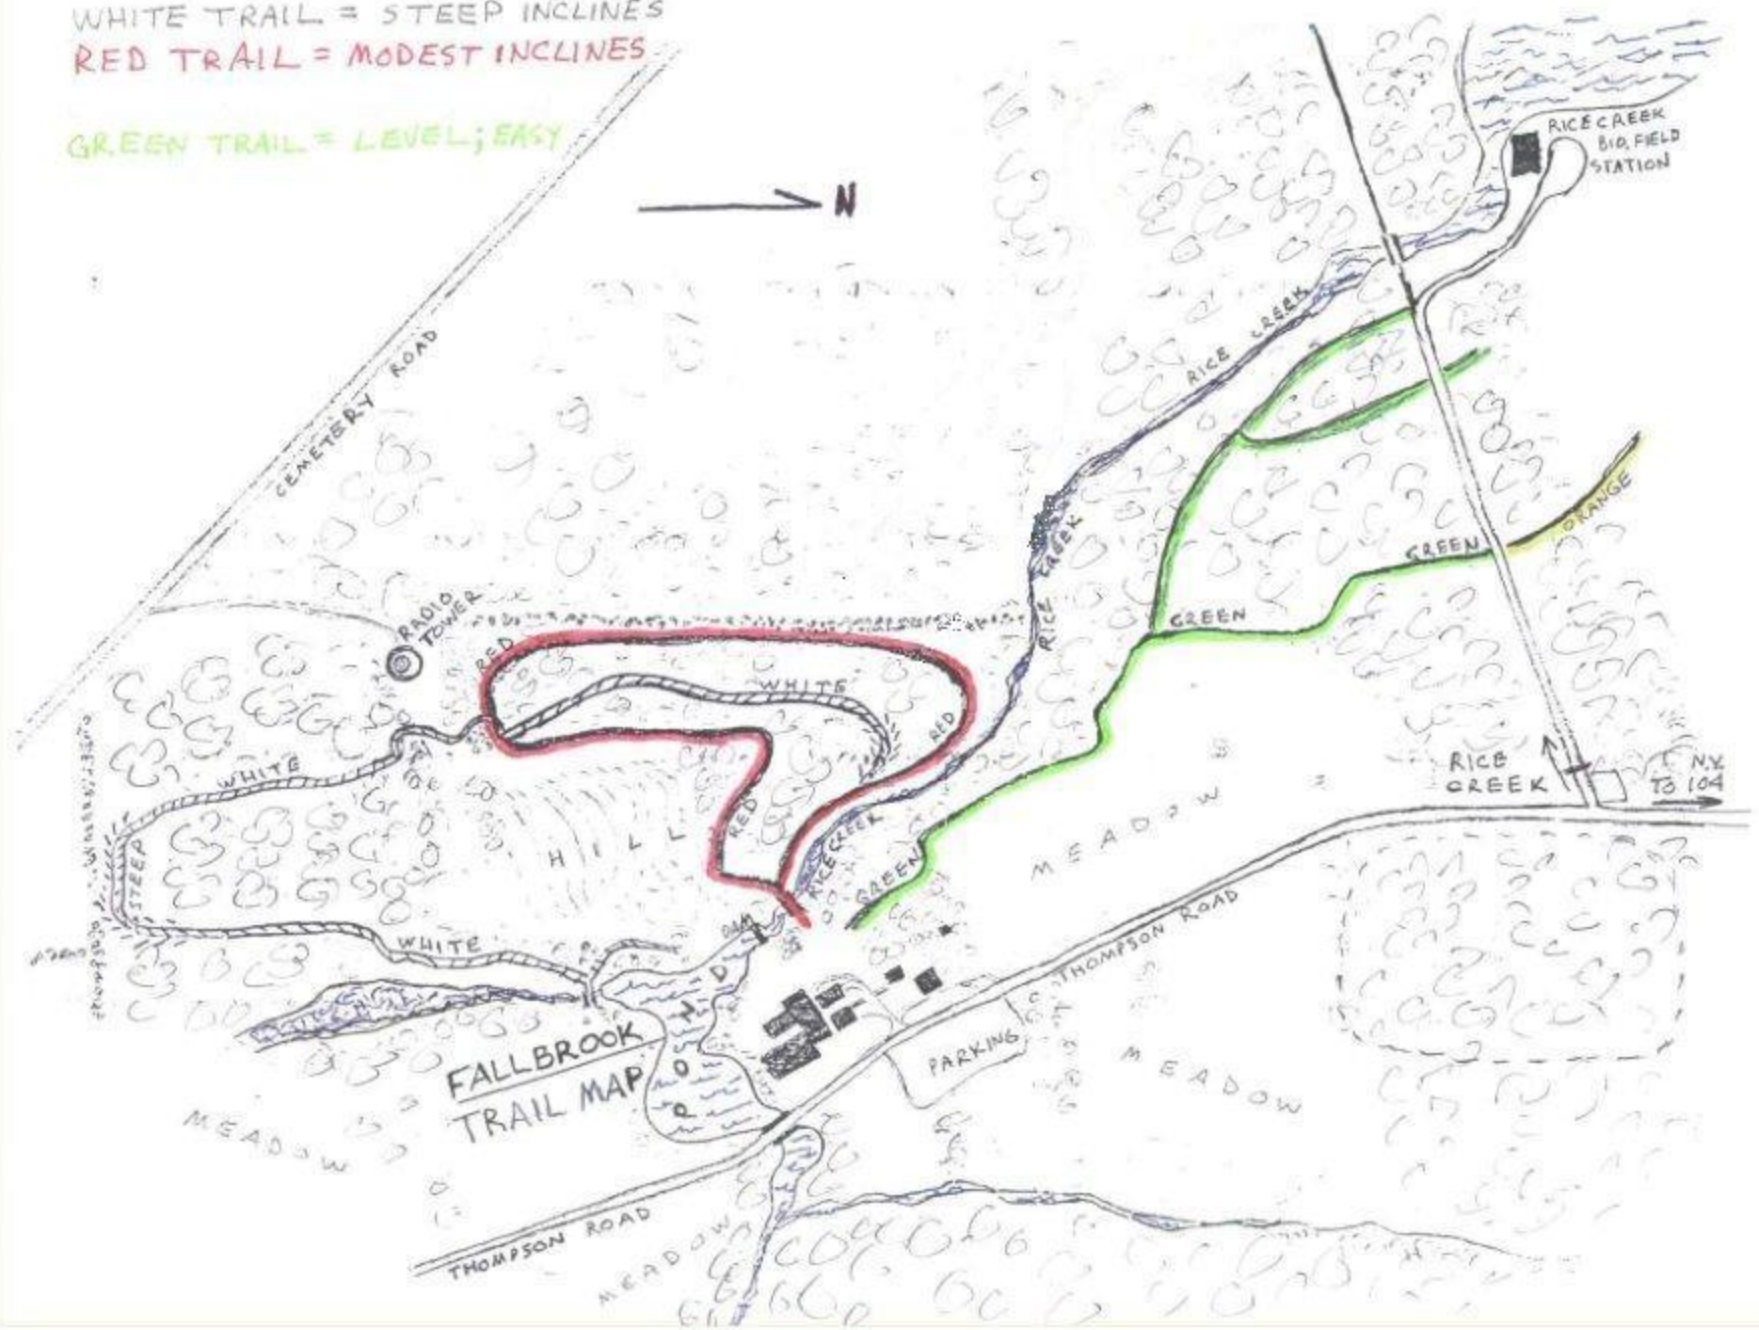

WHITE TRAIL = STEEP INCLINES  
RED TRAIL = MODEST INCLINES

GREEN TRAIL = LEVEL; EASY

FALLBROOK  
TRAIL MAP

RICE CREEK  
BIO. FIELD  
STATION

RICE  
CREEK

NY  
73 104

PARKING

CEMETERY ROAD

THOMPSON ROAD

THOMPSON ROAD

ORANGE

STEEP

WHITE

WHITE

HILL

WHITE

RED

RICE CREEK

GREEN

MEADOW

MEADOW

MEADOW

RICE CREEK

GREEN